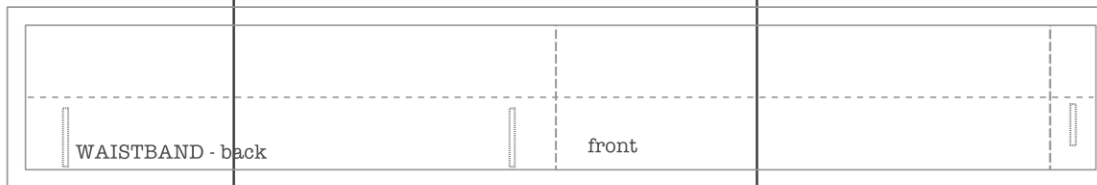

Adjustable waist skirt
Size 3T

control
square
5 cm x 5 cm
2 in x 2 in