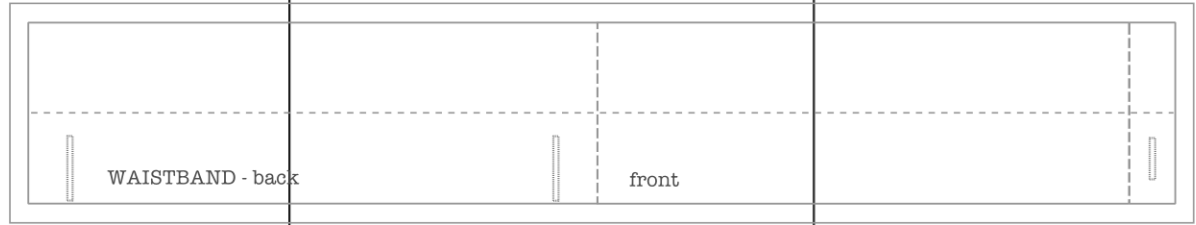

Adjustable waist skirt
Size 5Y

control
square
5 cm x 5 cm
2 in x 2 in