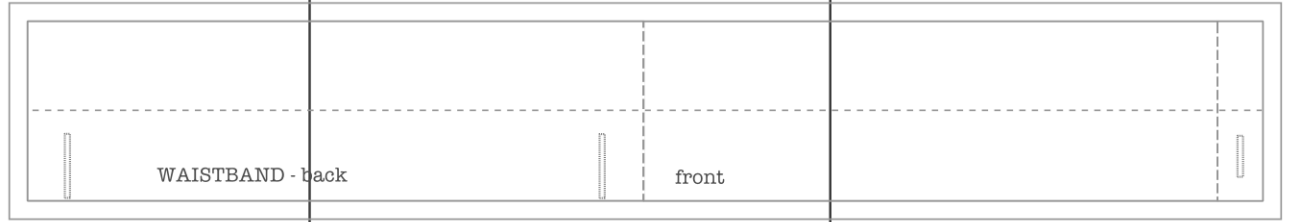

Adjustable waist skirt
Size 7Y

control
square
5 cm x 5 cm
2 in x 2 in