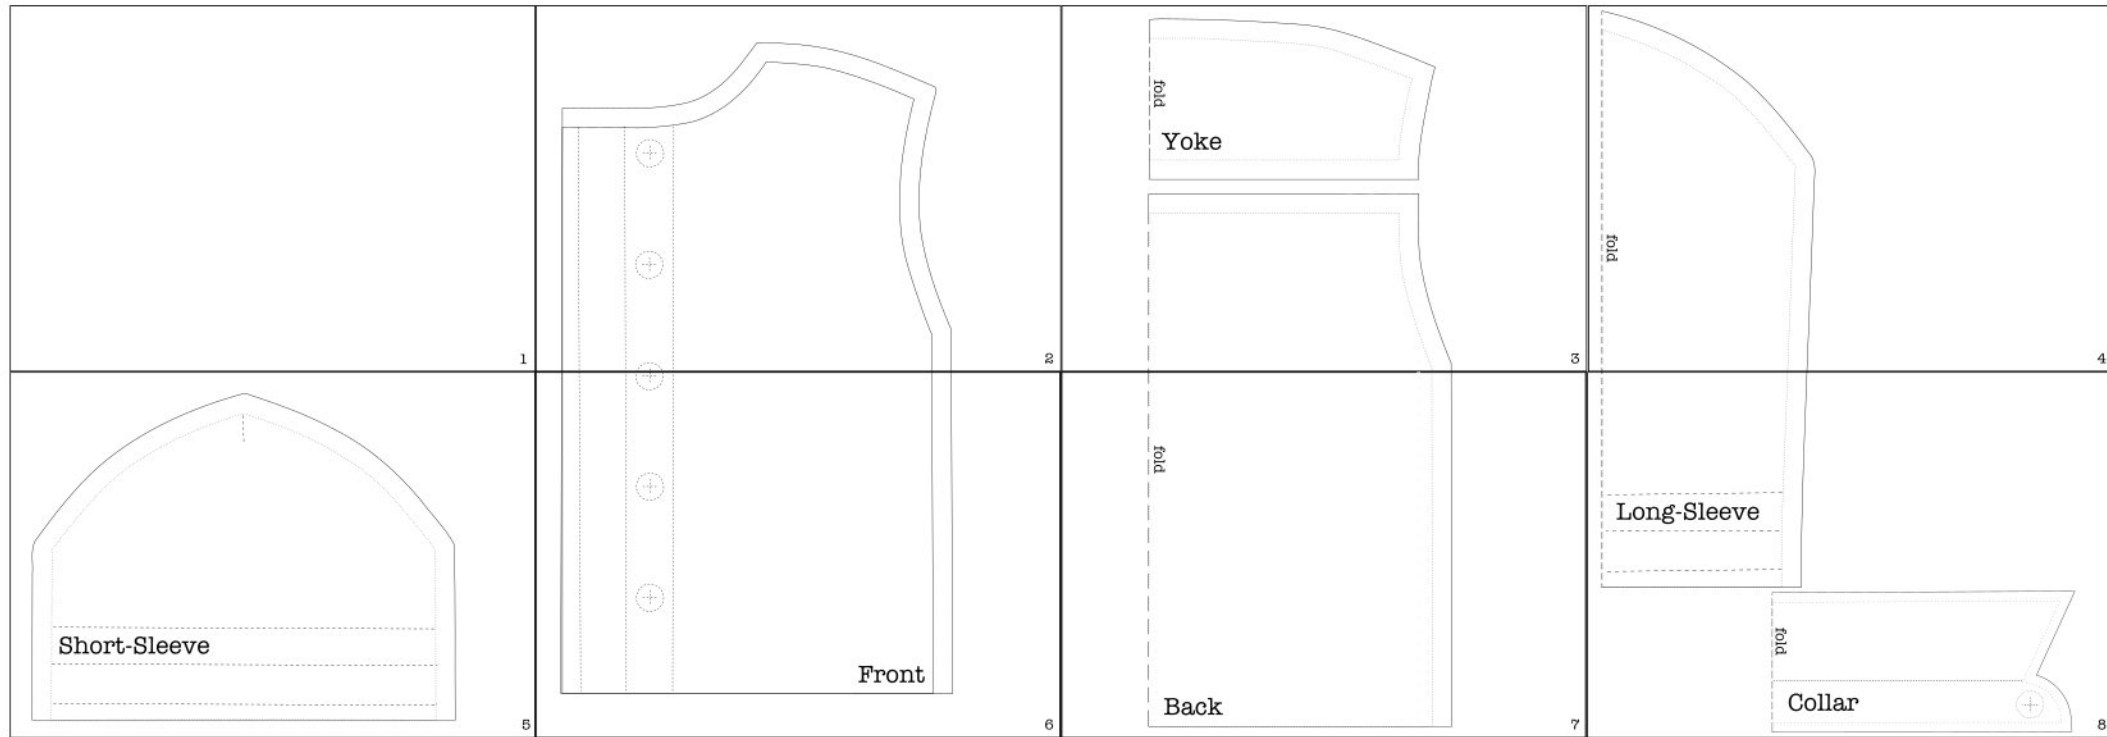

Boys shirt size 18 months

© Small Dreamfactory

Scale: 100%

Seam allowance is included

Not intended for commercial use

www.smalldreamfactory.com

fold

control
square
2" x 2"
5 cm x 5 cm

Short-Sleeve

Front

fold

Back

Long-Sleeve

fold

Collar