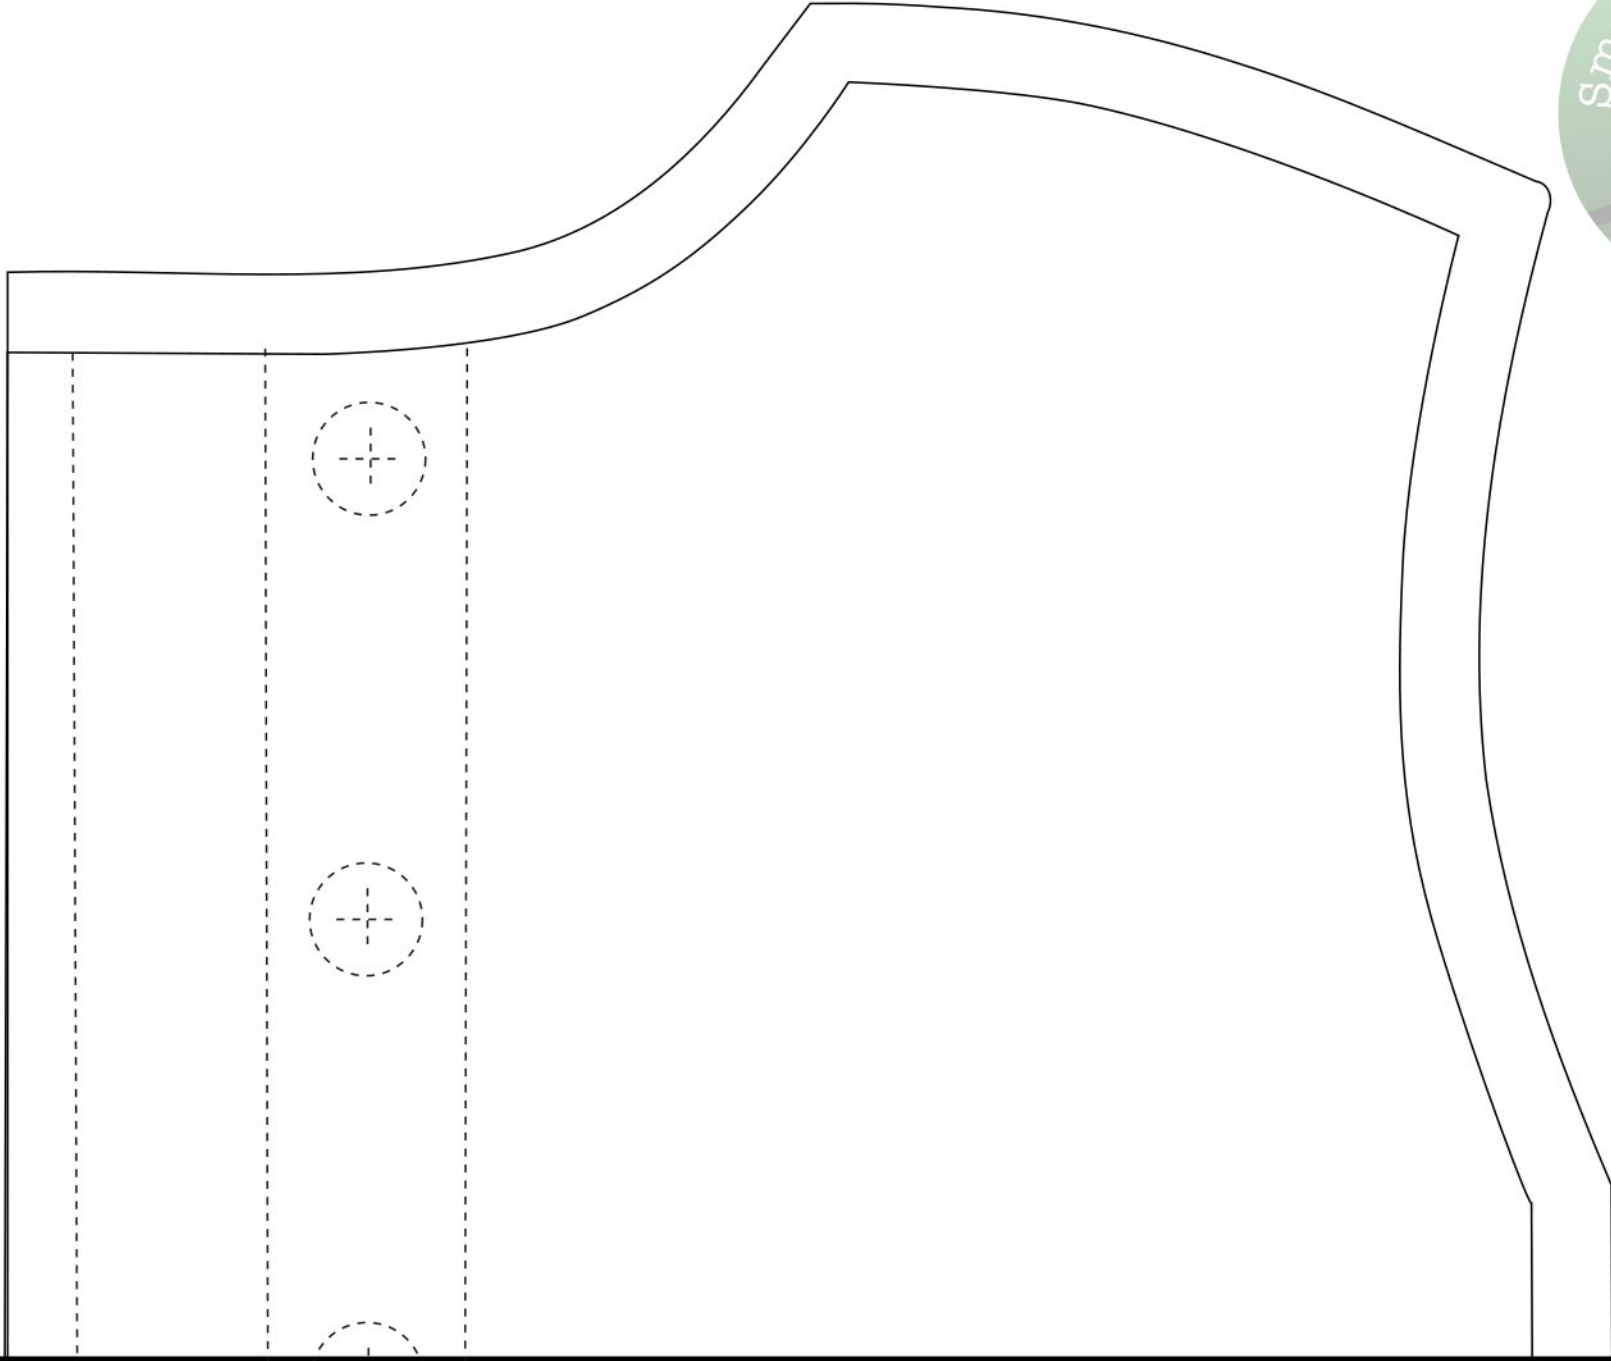

Boys shirt size 18 months

© Small Dreamfactory

Scale: 100%

Seam allowance is included

Not intended for commercial use

www.smalldreamfactory.com

fold

control
square
2" x 2"
5 cm x 5 cm

Short-Sleeve

Front

fold

Back

Long-Sleeve

fold

Collar