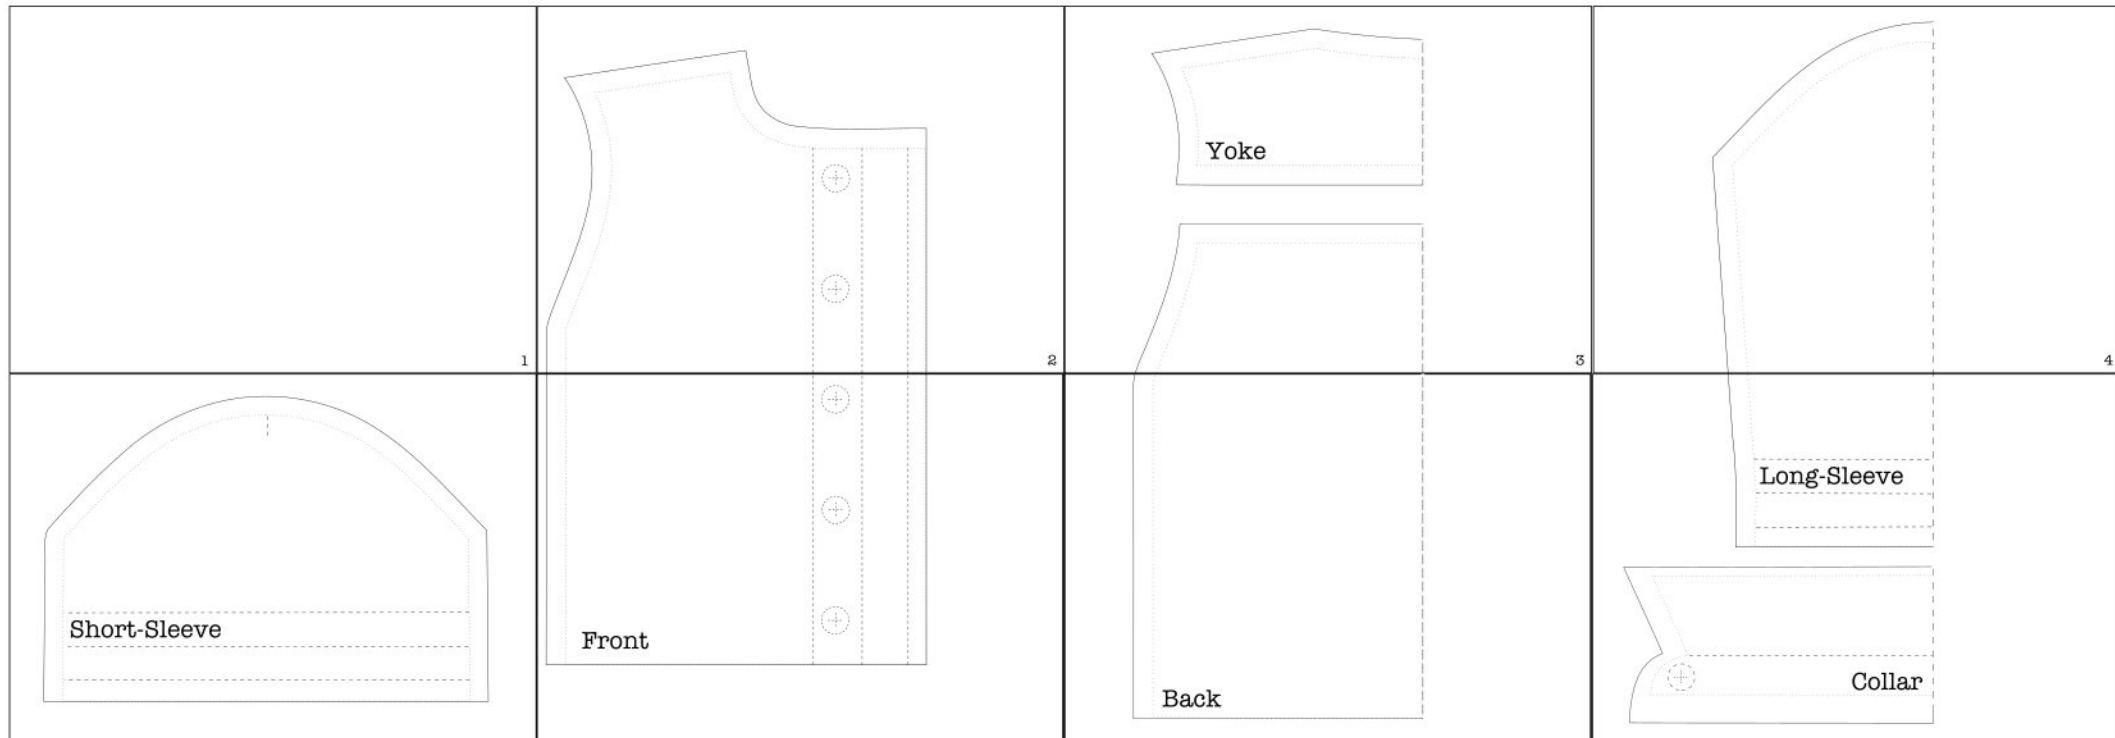

# Boys shirt size 12 months

© Small Dreamfactory

Scale: 100%

Seam allowance is included

Not intended for commercial use

[www.smalldreamfactory.com](http://www.smalldreamfactory.com)

Yoke

Short-Sleeve

Front

control  
square  
5 cm x 5 cm

Back

Long-Sleeve

Collar