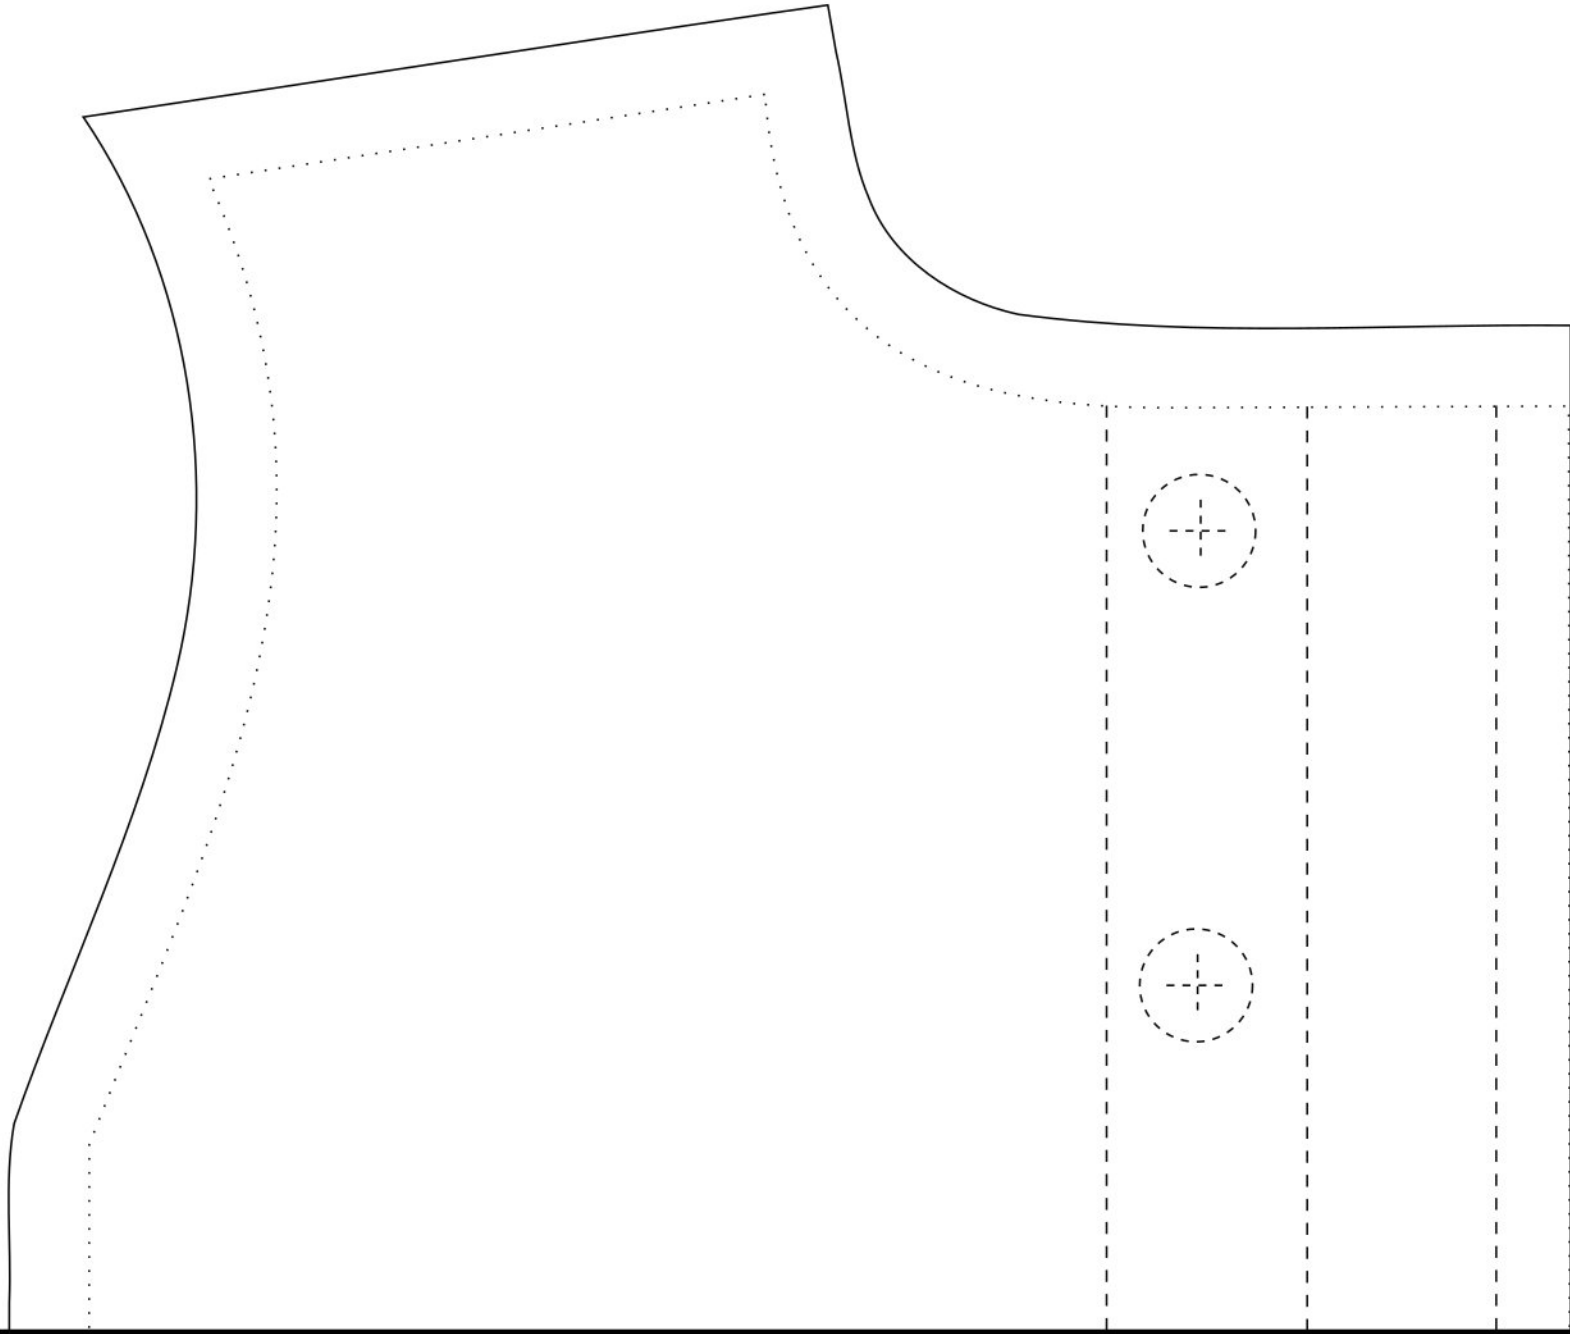

# Boys shirt size 12 months

© Small Dreamfactory

Scale: 100%

Seam allowance is included

Not intended for commercial use

[www.smalldreamfactory.com](http://www.smalldreamfactory.com)

Yoke

Short-Sleeve

Front

control  
square  
5 cm x 5 cm

Back

Long-Sleeve

Collar