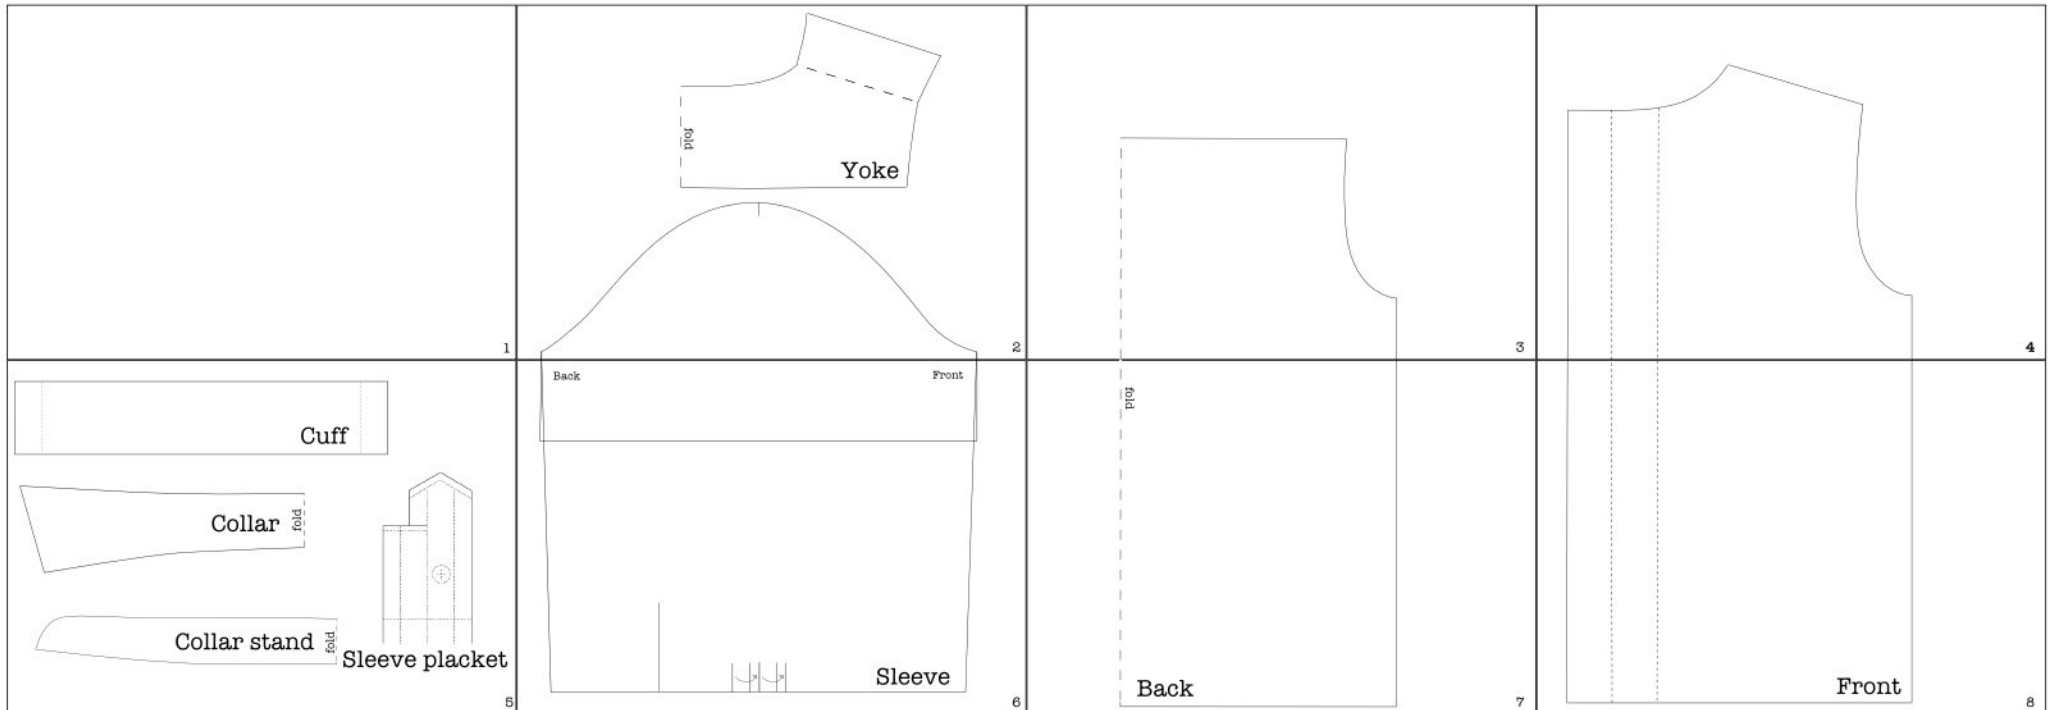

Boys shirt size 2T

© Small Dreamfactory

Scale: 100%

Seam allowance is not included

Not intended for commercial use

www.smalldreamfactory.com

Sleeve placket

Back

Front

Sleeve

fold

Back

Front