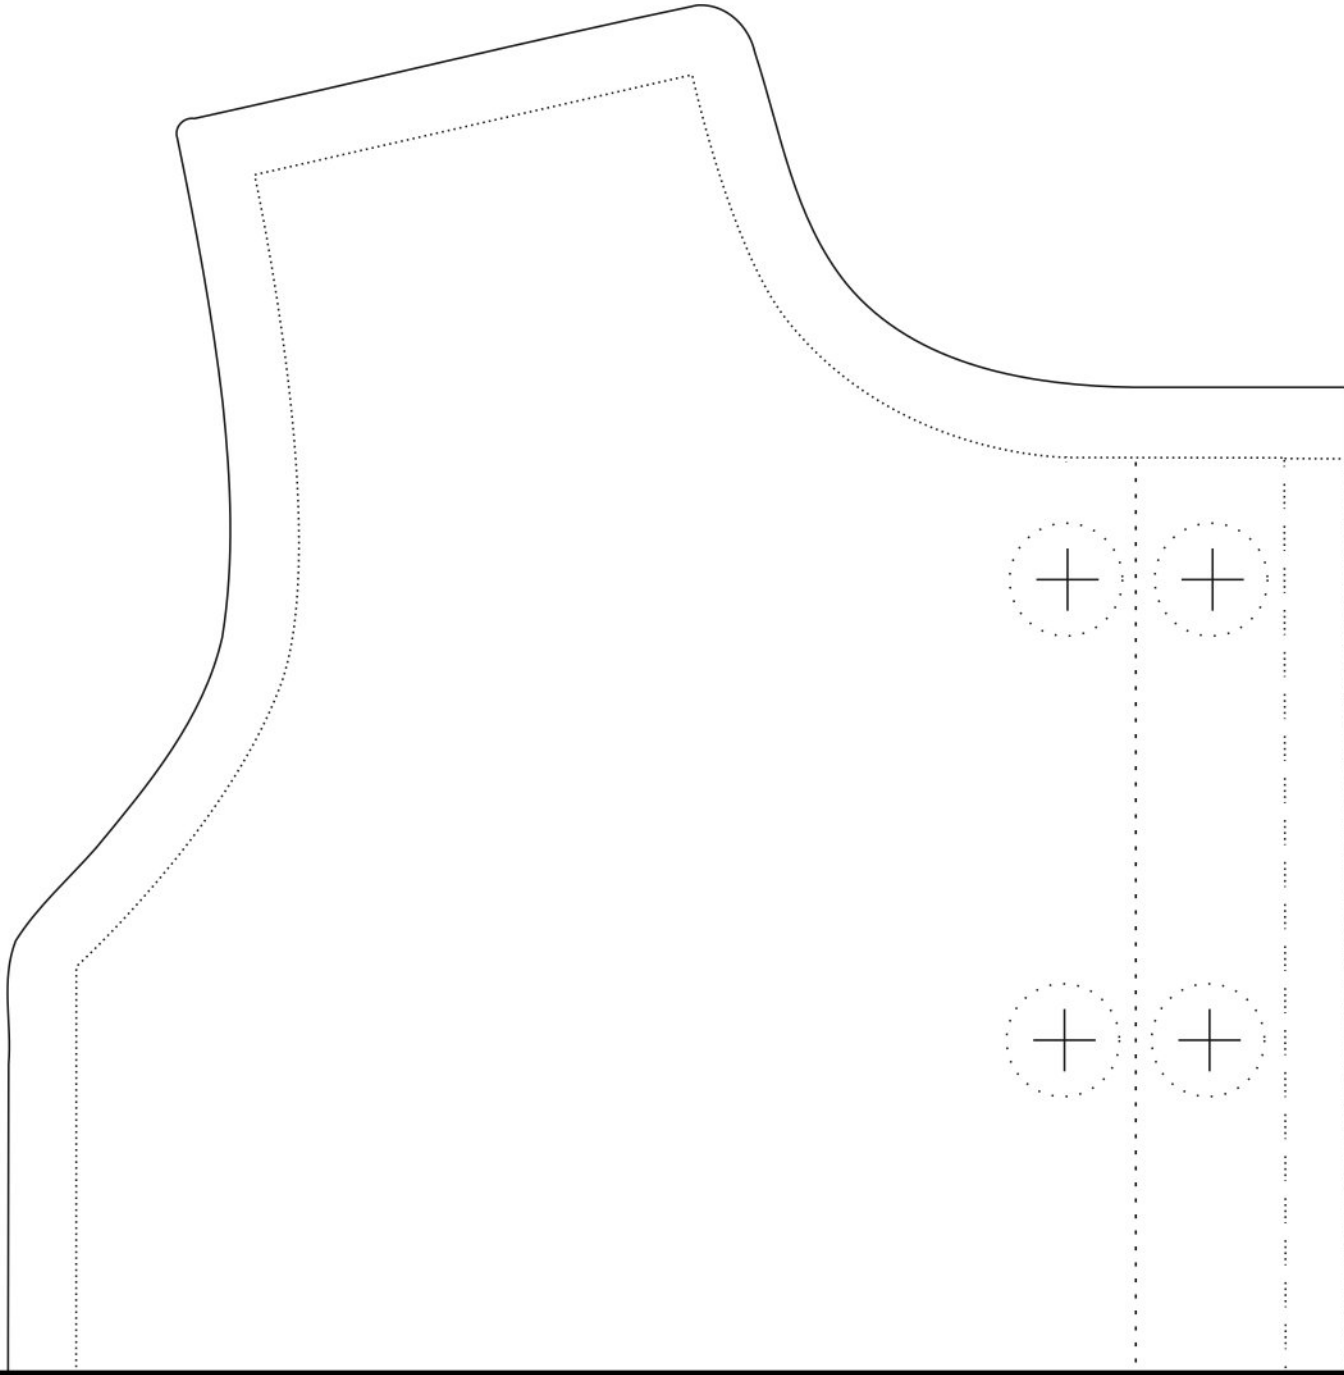

Boys shirt size 6 months

© Small Dreamfactory

Scale: 100%

Seam allowance is included

Not intended for commercial use

www.smalldreamfactory.com

Short -Sleeve

Back

Front

control
square
5 cm x 5 cm

Long -Sleeve