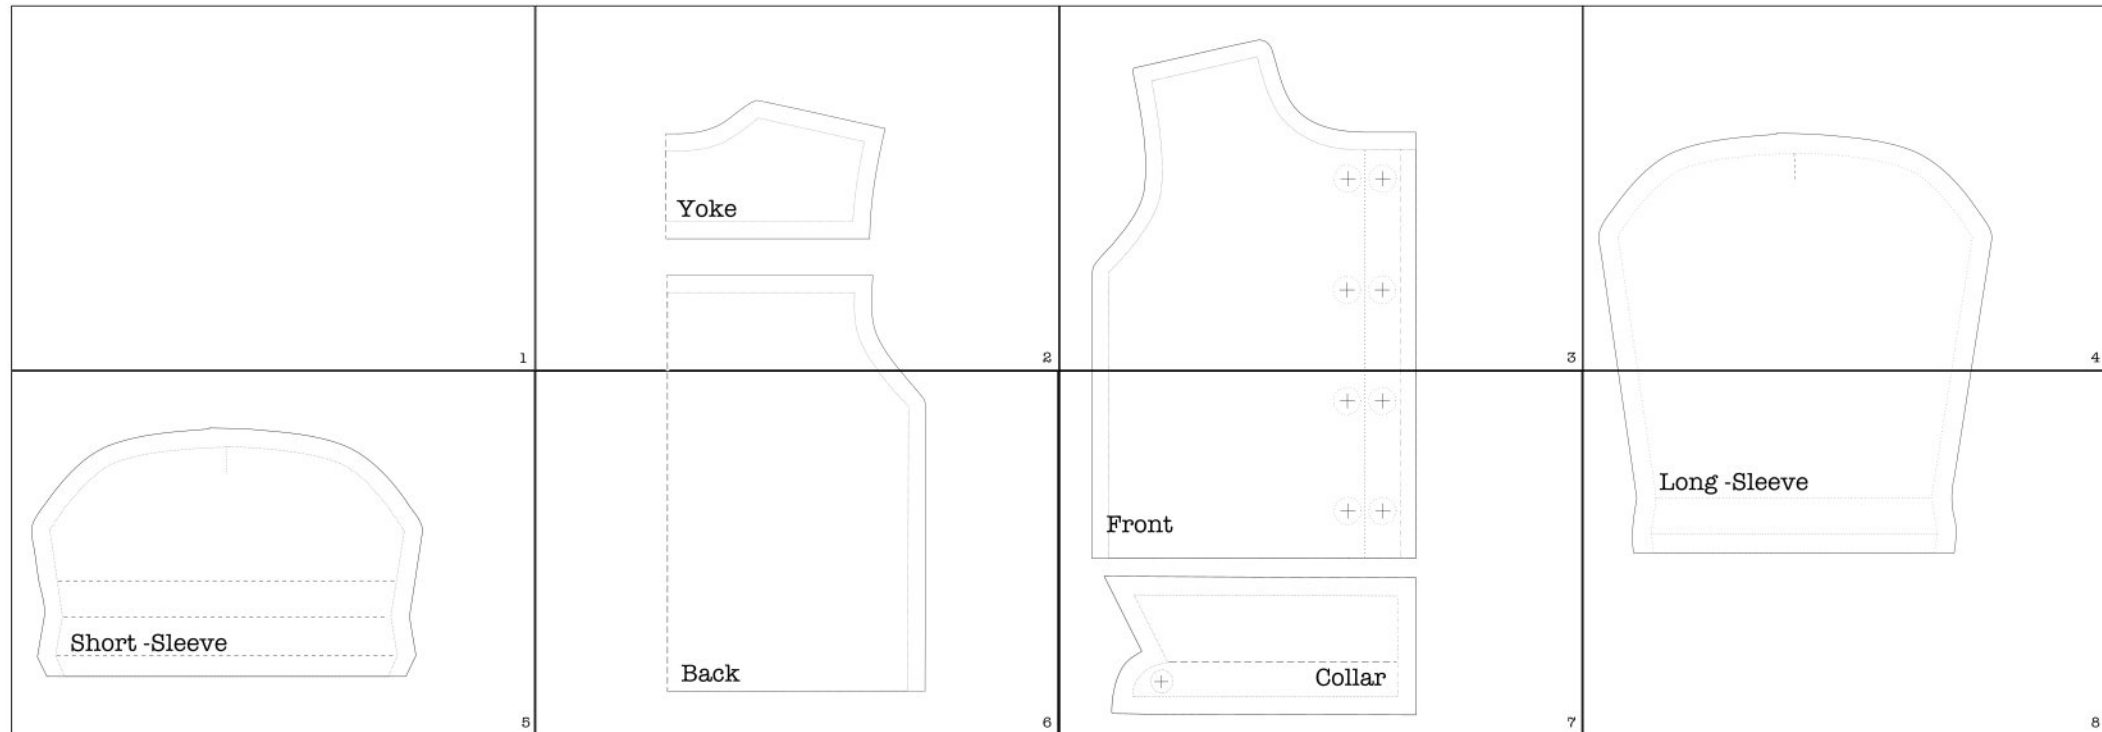

Boys shirt size 6 months

© Small Dreamfactory

Scale: 100%

Seam allowance is included

Not intended for commercial use

www.smalldreamfactory.com

Short -Sleeve

Back

Front

control
square
5 cm x 5 cm

Long -Sleeve