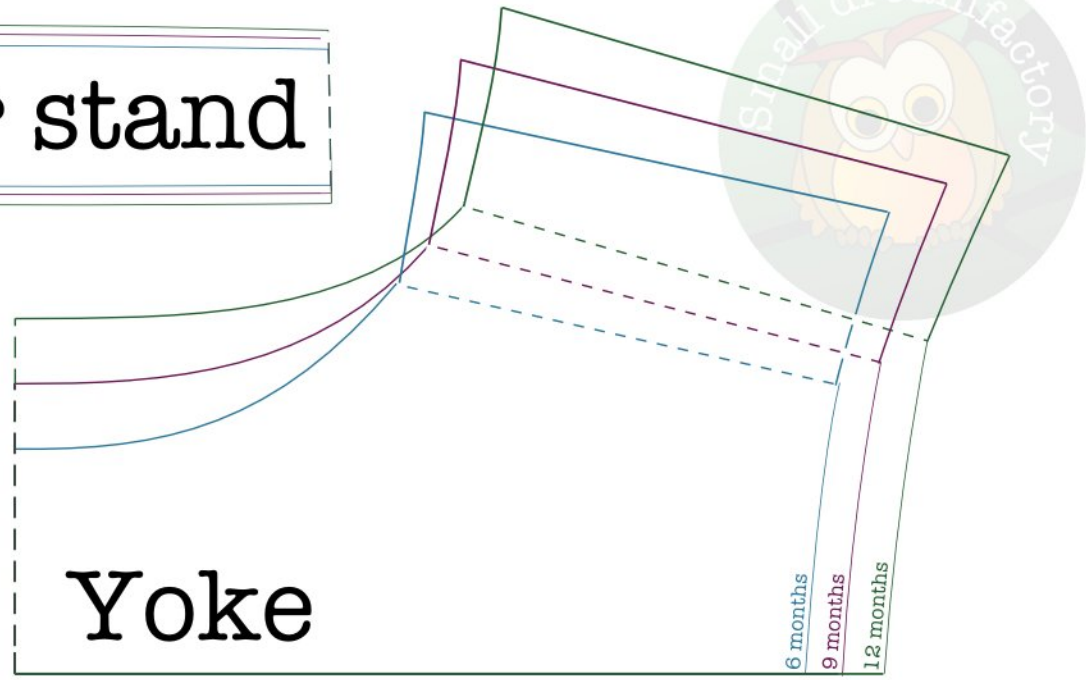

Boys shirt size 6 months - 12 months

© Small Dreamfactory

Scale: 100%

Seam allowance is not included

Not intended for commercial use

www.smalldreamfactory.com

Back

6 months

9 months

12 months

control
square
5 cm x 5 cm