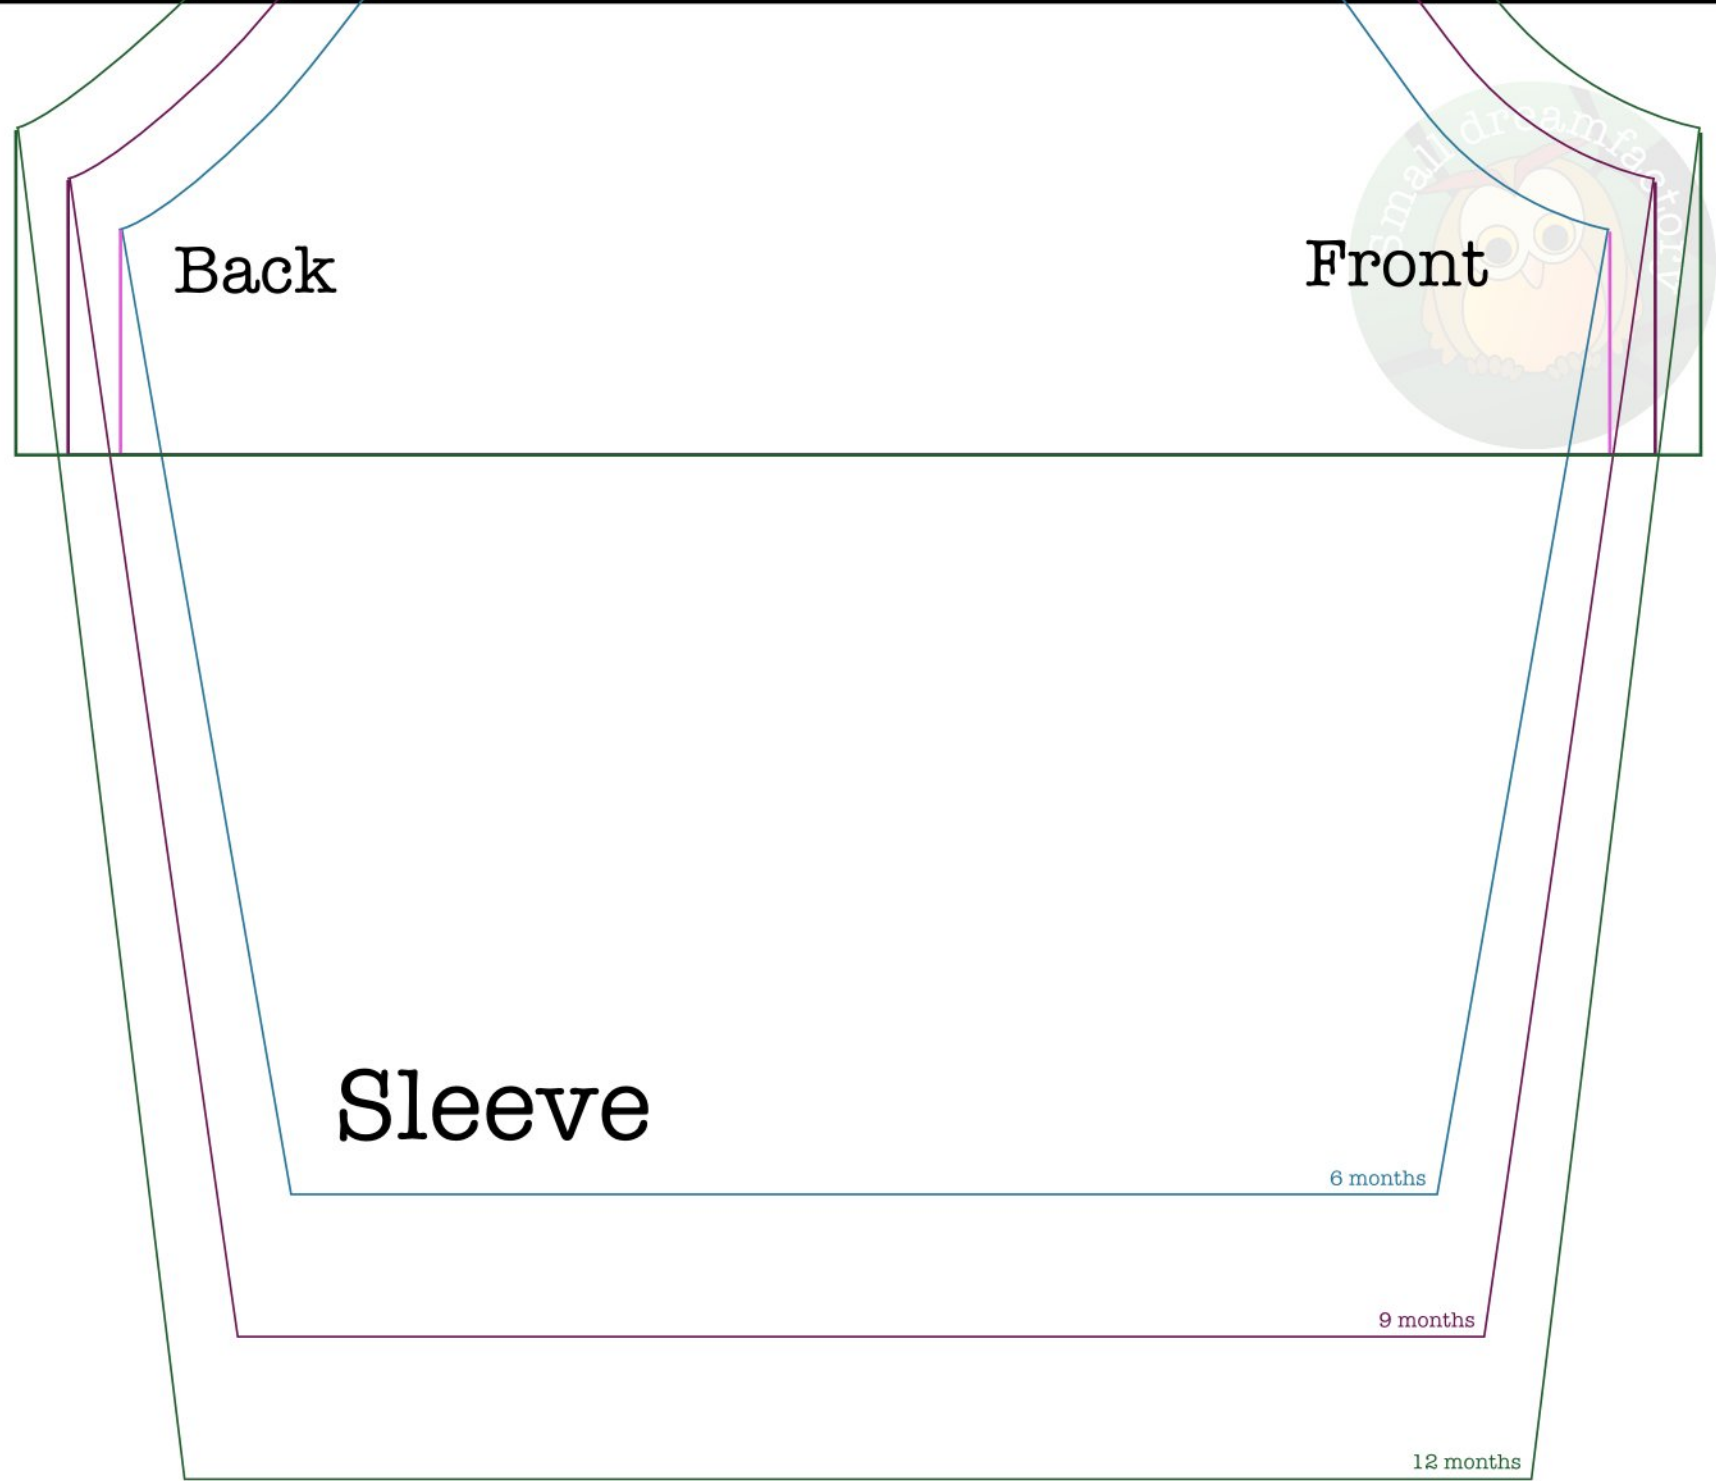

Boys shirt size 6 months - 12 months

© Small Dreamfactory

Scale: 100%

Seam allowance is not included

Not intended for commercial use

www.smalldreamfactory.com

Back

6 months

9 months

12 months

control
square
5 cm x 5 cm