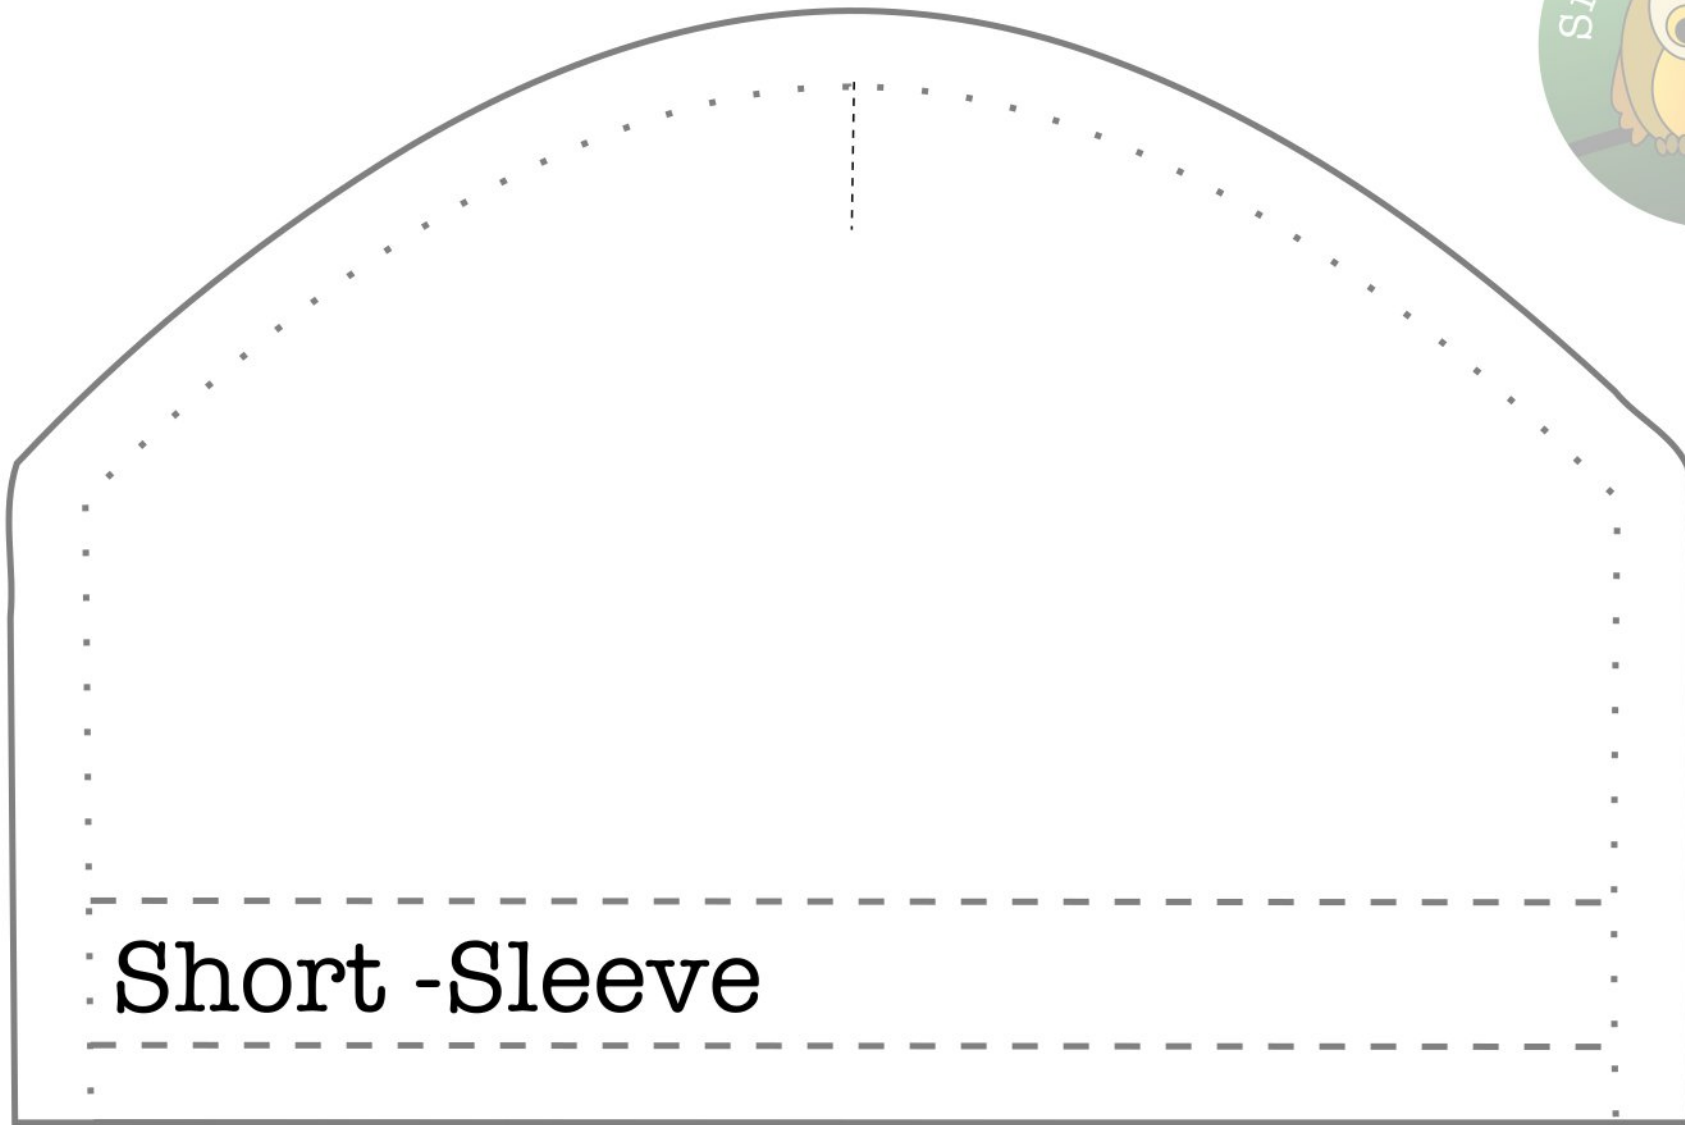

Boys shirt size 9 months

© Small Dreamfactory

Scale: 100%

Seam allowance is included

Not intended for commercial use

www.smalldreamfactory.com

Short -Sleeve

Back

control
square
5 cm x 5 cm

Front

Long -Sleeve