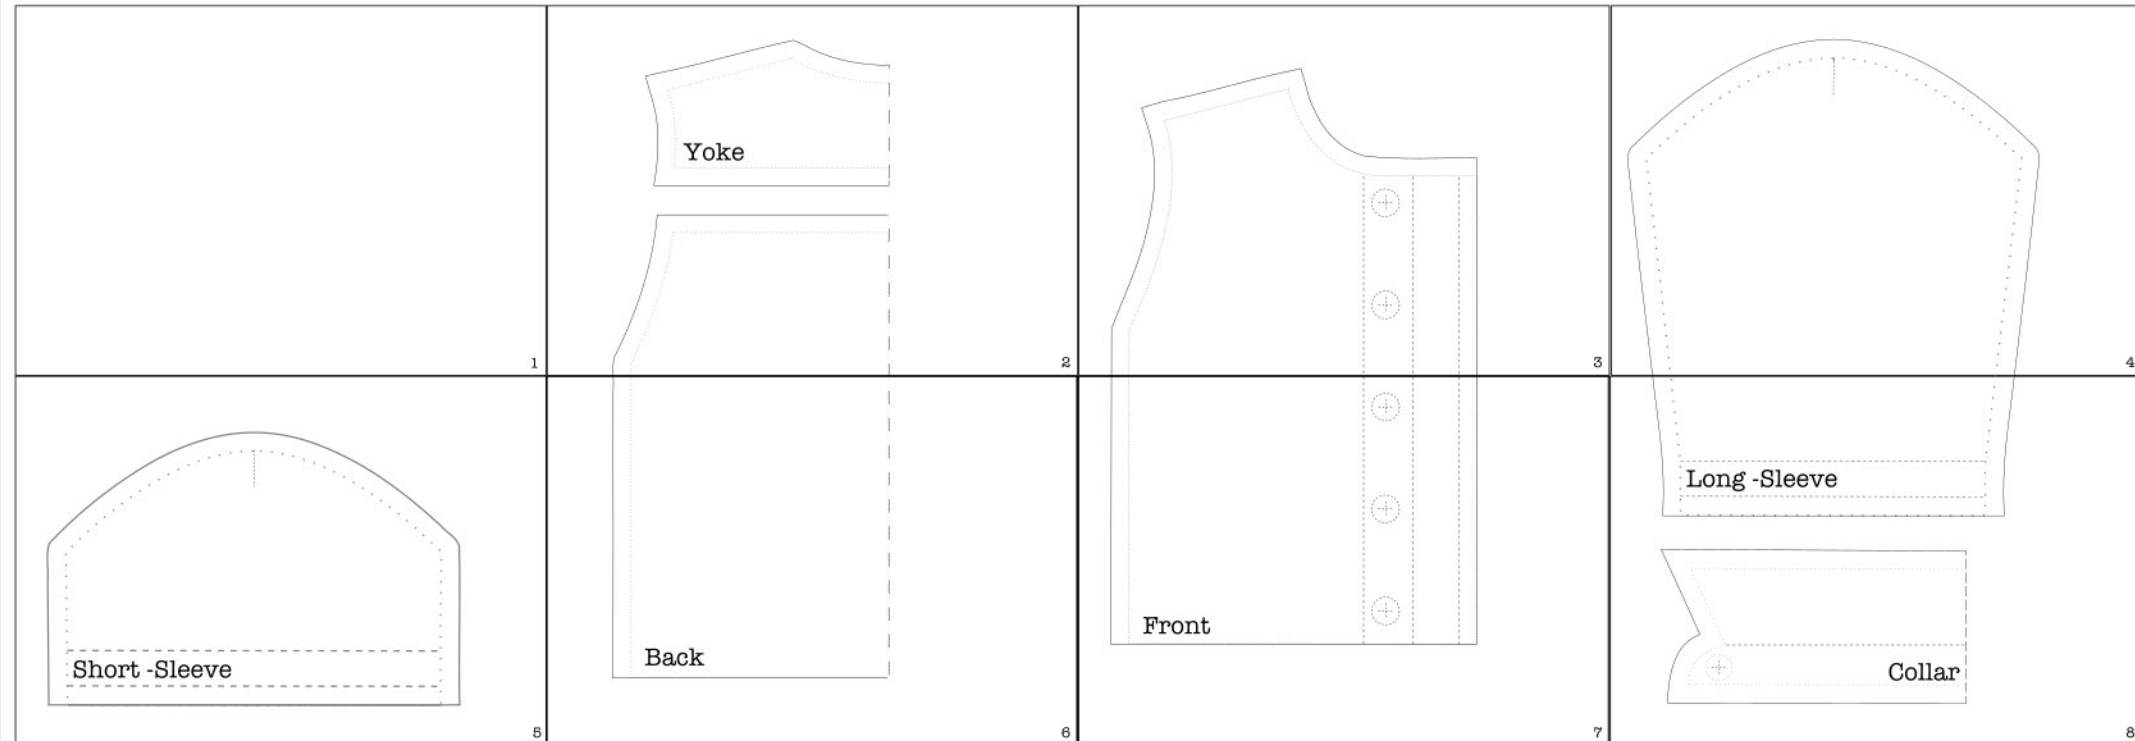

Boys shirt size 9 months

© Small Dreamfactory

Scale: 100%

Seam allowance is included

Not intended for commercial use

www.smalldreamfactory.com

Short -Sleeve

Back

control
square
5 cm x 5 cm

Front

Long -Sleeve