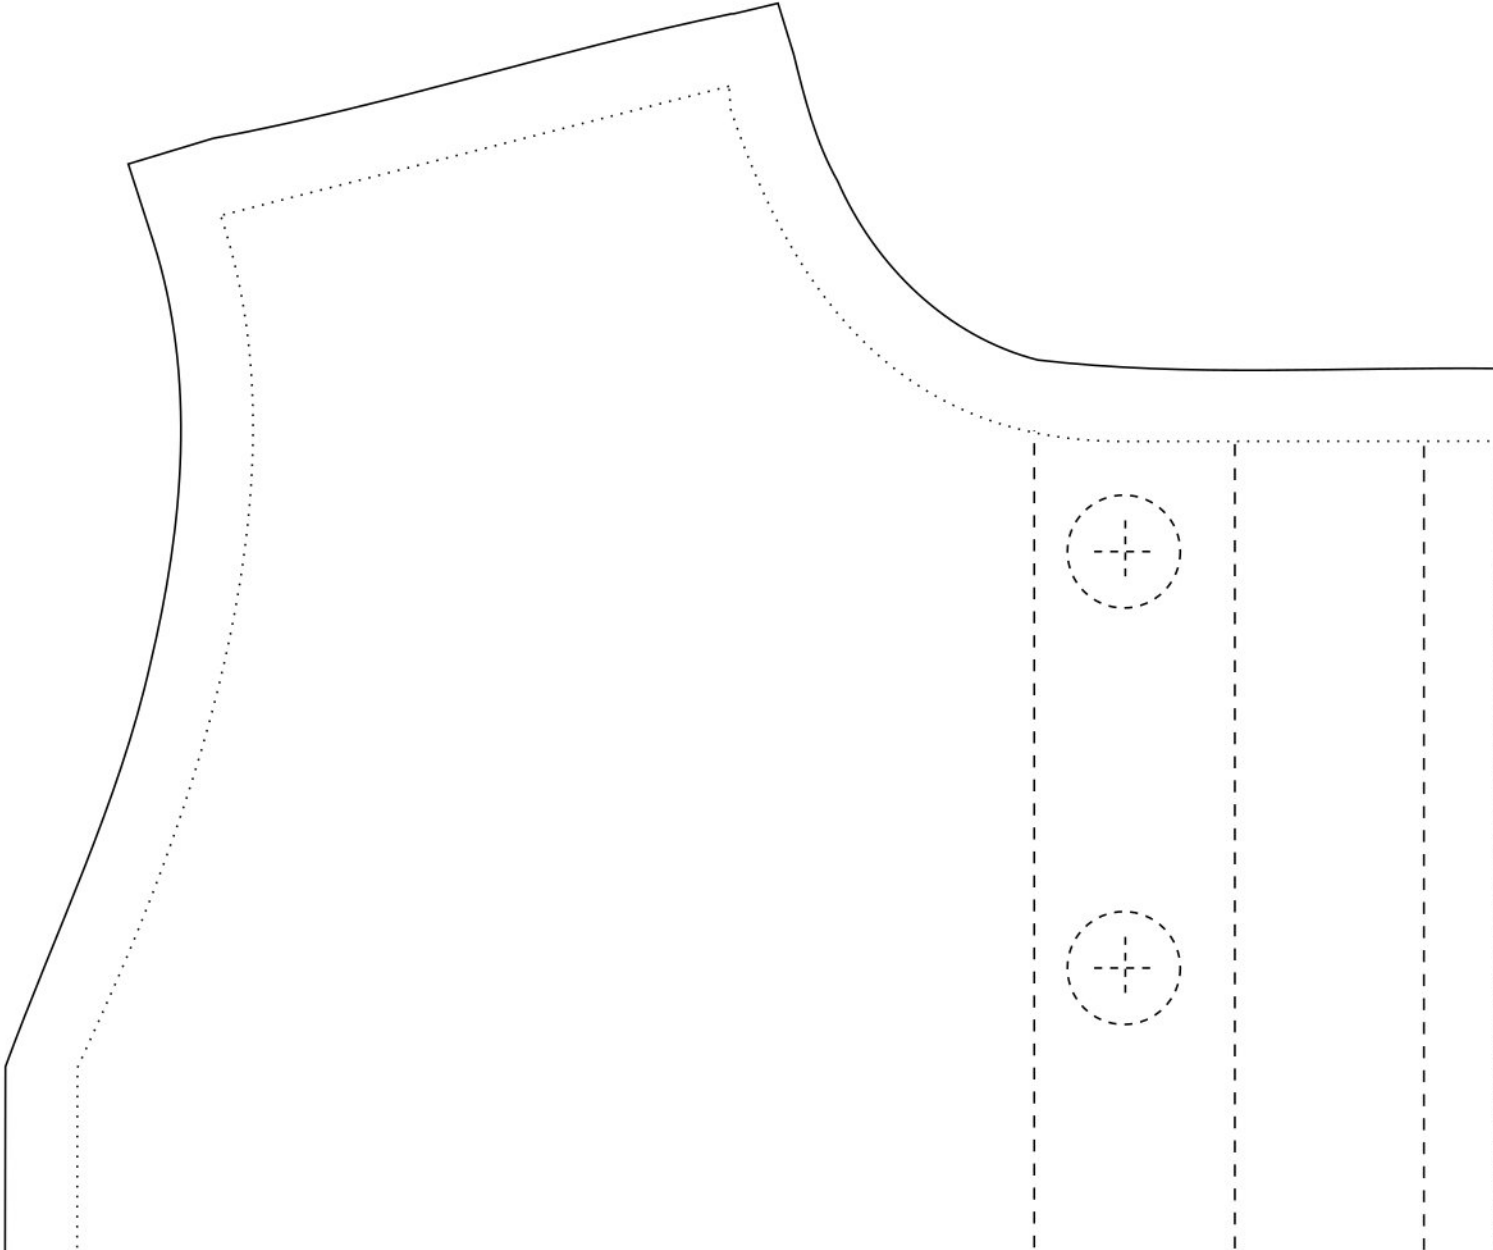

Boys shirt size 9 months

© Small Dreamfactory

Scale: 100%

Seam allowance is included

Not intended for commercial use

www.smalldreamfactory.com

Short -Sleeve

Back

control
square
5 cm x 5 cm

Front

Long -Sleeve