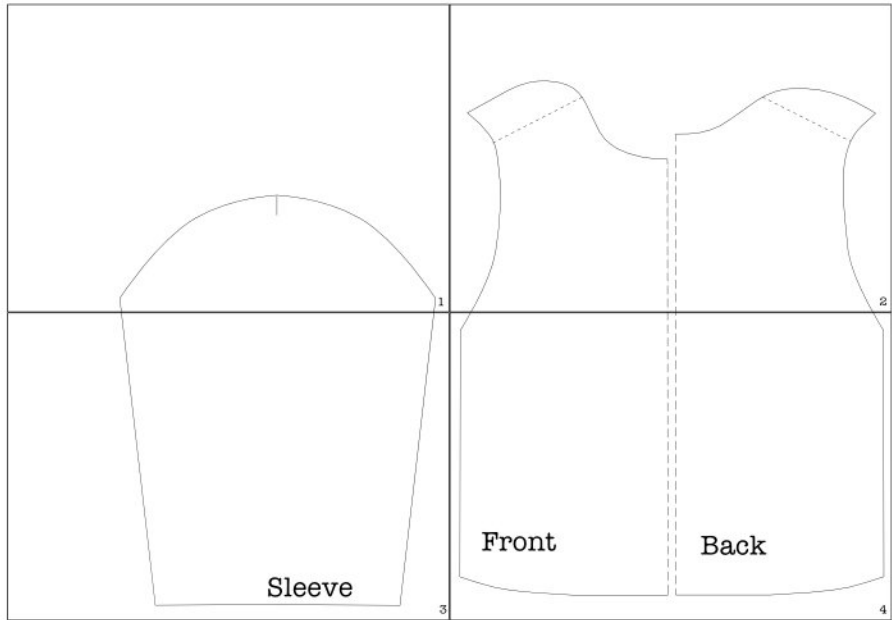

# Envelope neck long sleeve

## Size 12 months

© Small Dreamfactory

Seam allowance is not included

Not intended for commercial use

[www.smalldreamfactory.blogspot.com](http://www.smalldreamfactory.blogspot.com)

Sleeve

control  
square  
5 cm x 5 cm

Front

Back