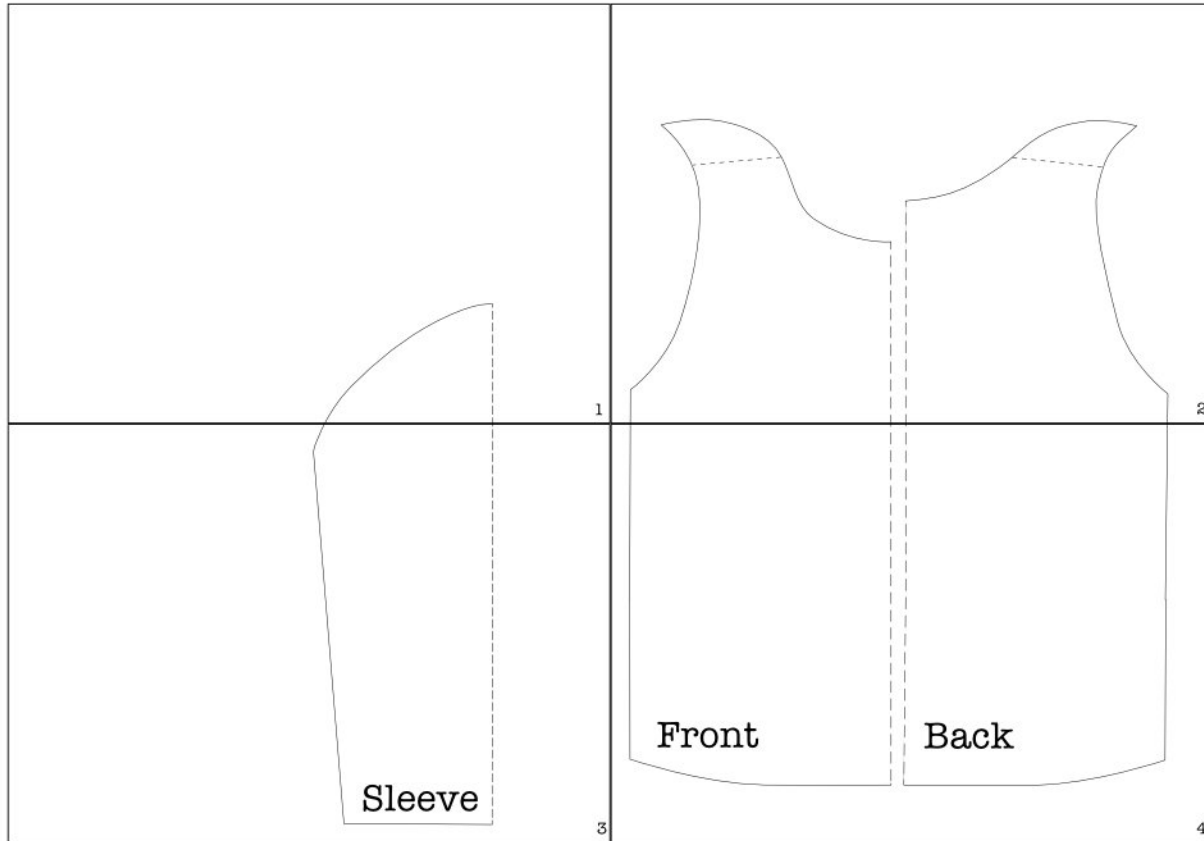

Envelope neck long sleeve

Size 9 months

© Small Dreamfactory

Seam allowance is not included

Not intended for commercial use

www.smalldreamfactory.blogspot.com

Sleeve

control
square
5 cm x 5 cm

Front

Back