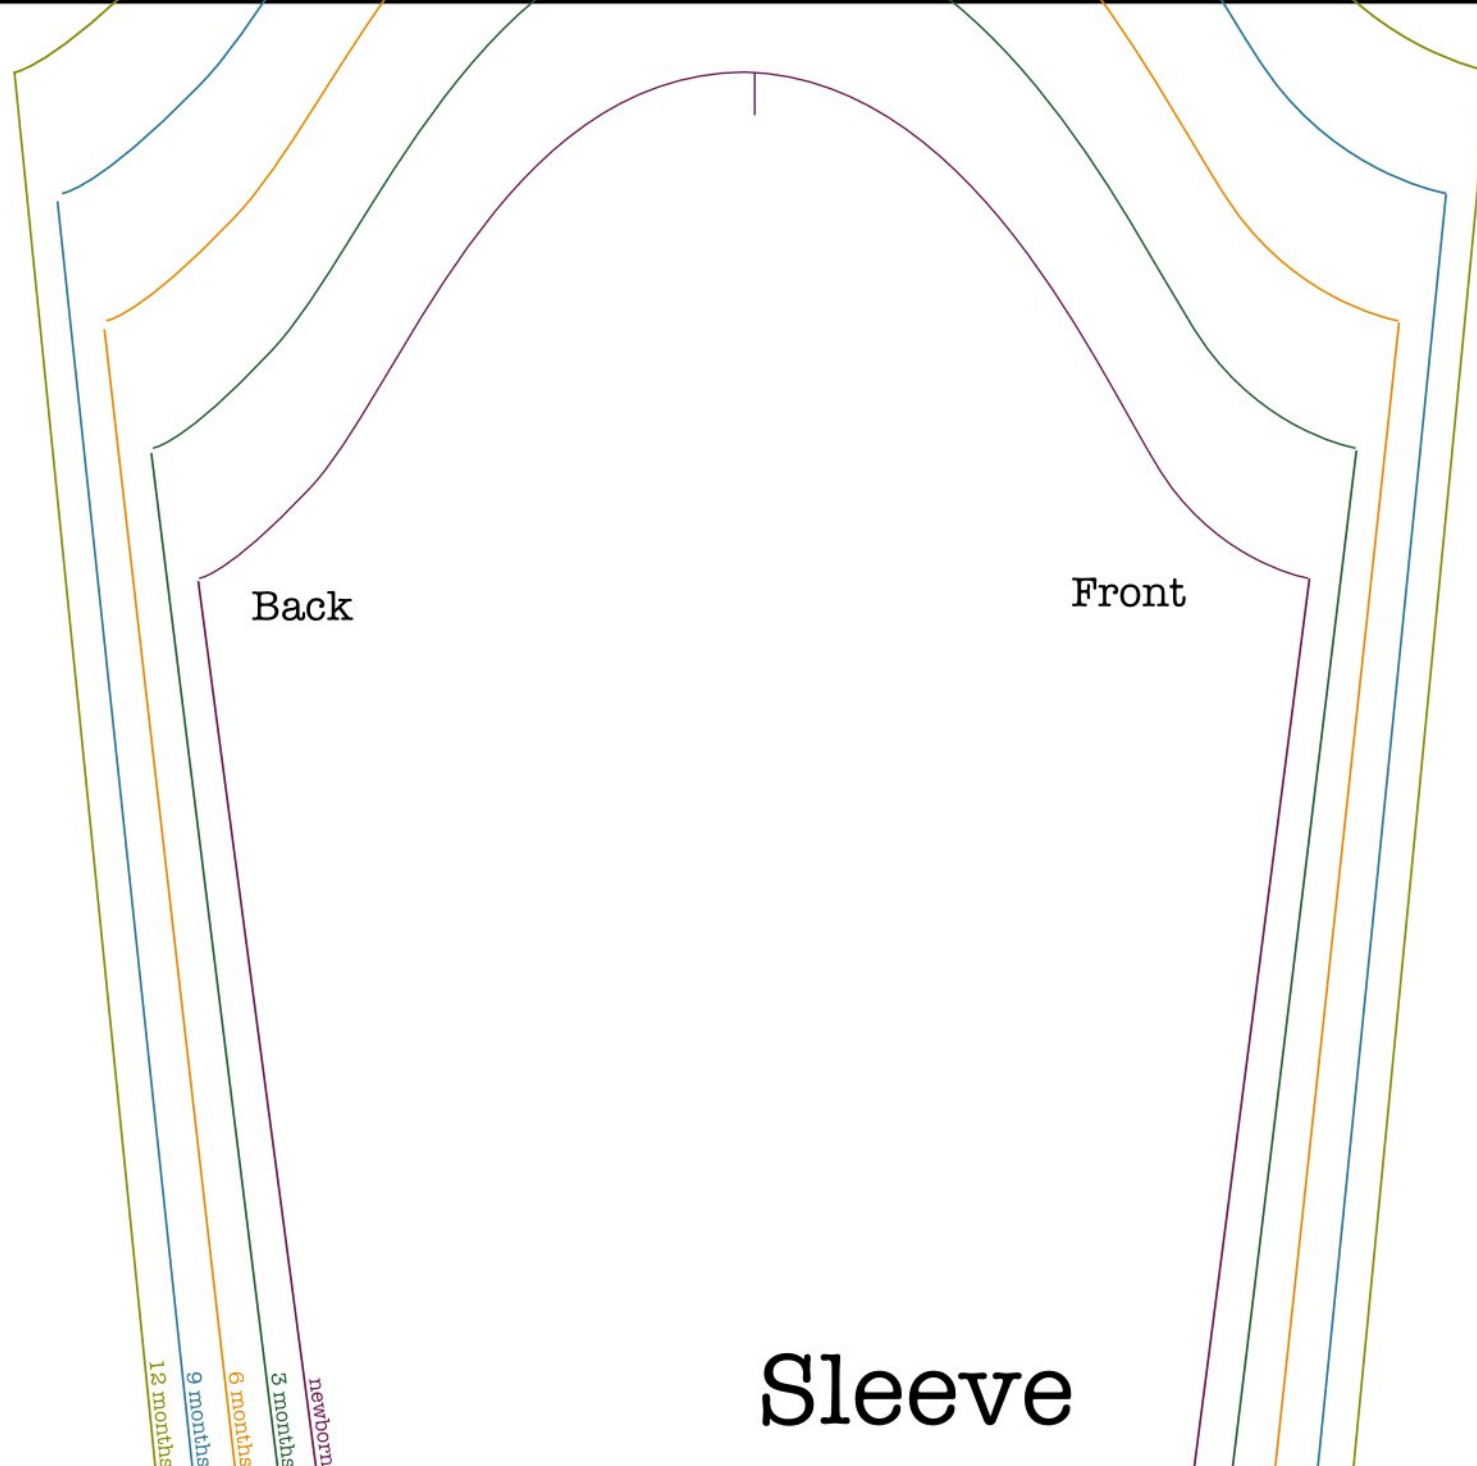

Long sleeve T-shirt

Size newborn - 12 months

© Small Dreamfactory

Scale: 100%

Seam allowance is not included

Not intended for commercial use

www.smalldreamfactory.com

Back

Front

Sleeve

newborn
3 months
6 months
9 months
12 months

fold

Front

control
square
5 cm x 5 cm

fold

Back