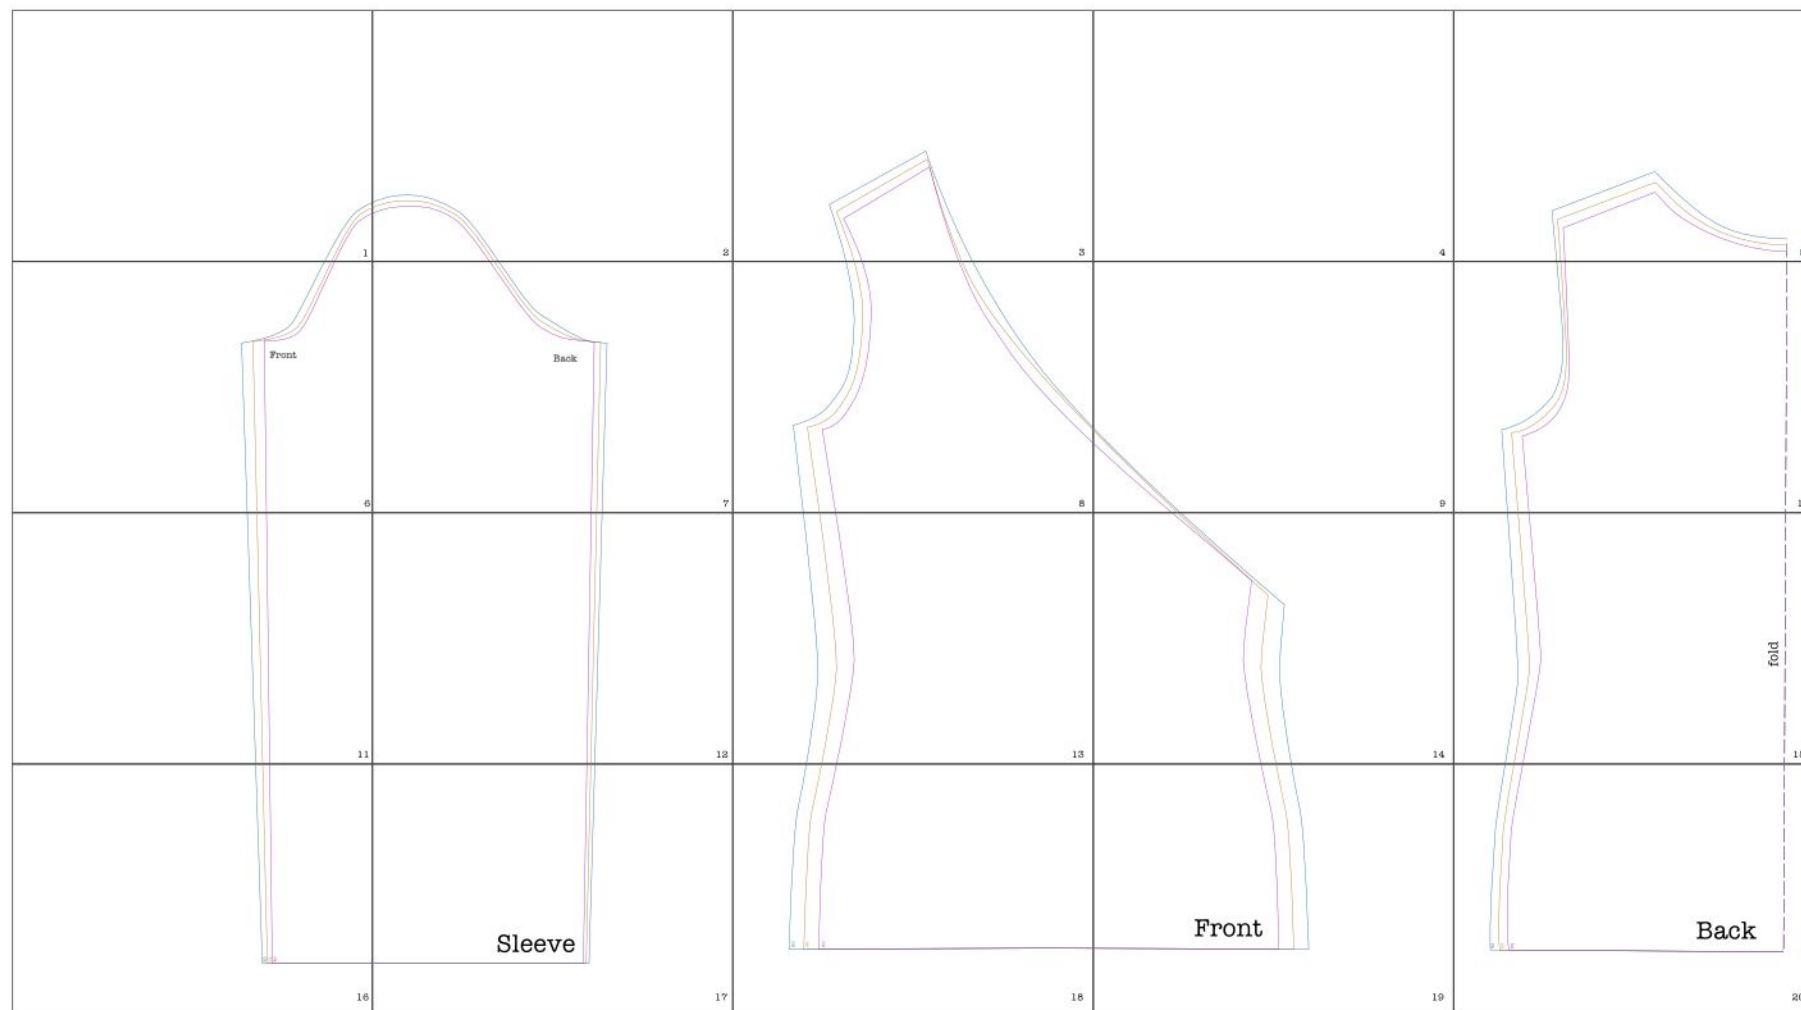

Long-Sleeve Faux-Wrap Top Size 04 - 08

Scale: 100%

© Small Dreamfactory

For personal use only

www.smalldreamfactory.com

Front

Back

fold

Control square
5 cm x 5 cm

04
06
08

Sleeve

Front

Back

80

96

70