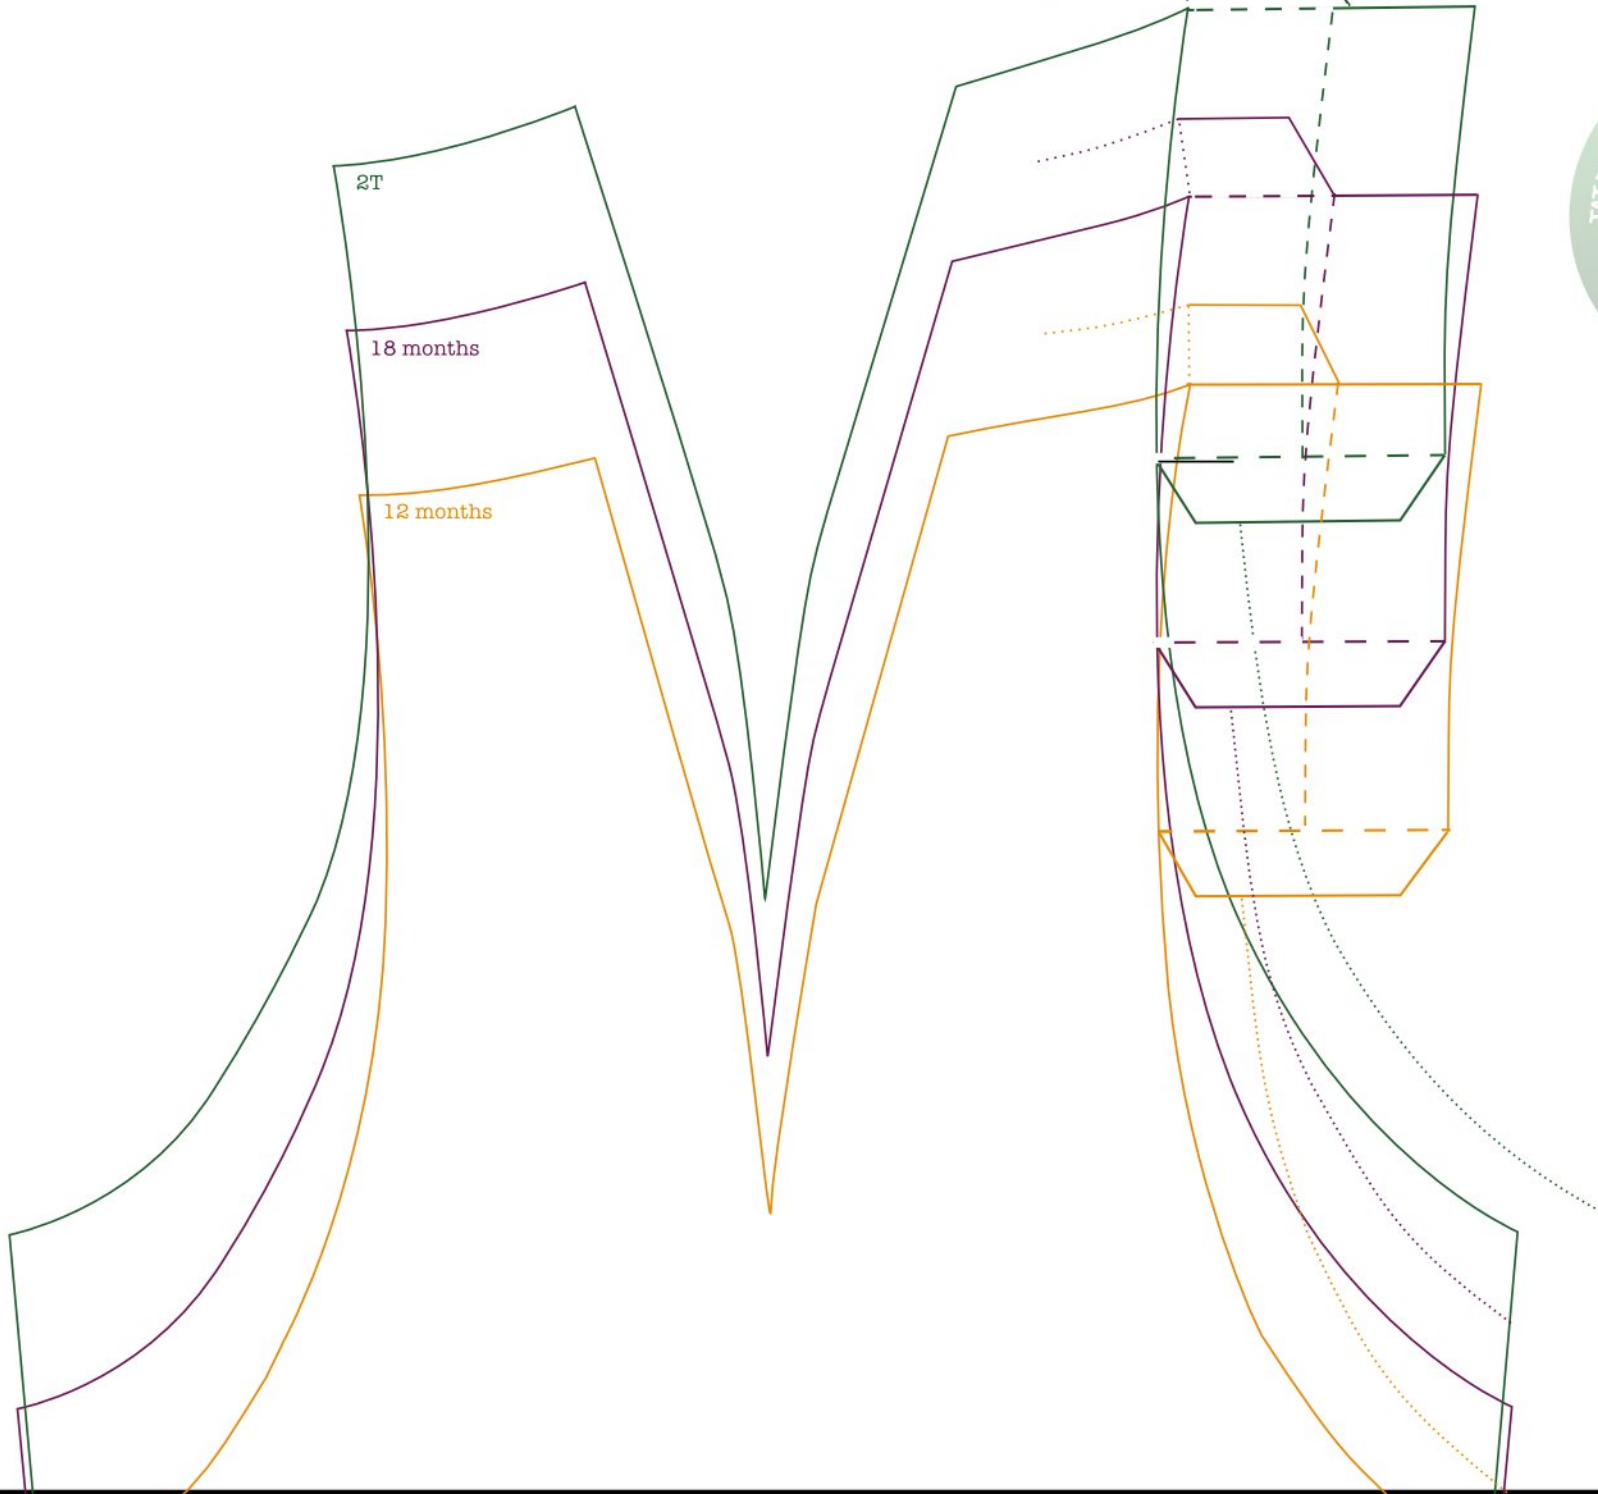

Raglan T-shirt Size 12 months - 2T

© Small Dreamfactory

Scale: 100%

Seam allowance is not included

Not intended for commercial use

www.smalldreamfactory.com

control
square
5 cm x 5 cm

2T

12 months

18 months

Front

fold

fold

Back

12 months

18 months

2T

Front

Back

Sleeve