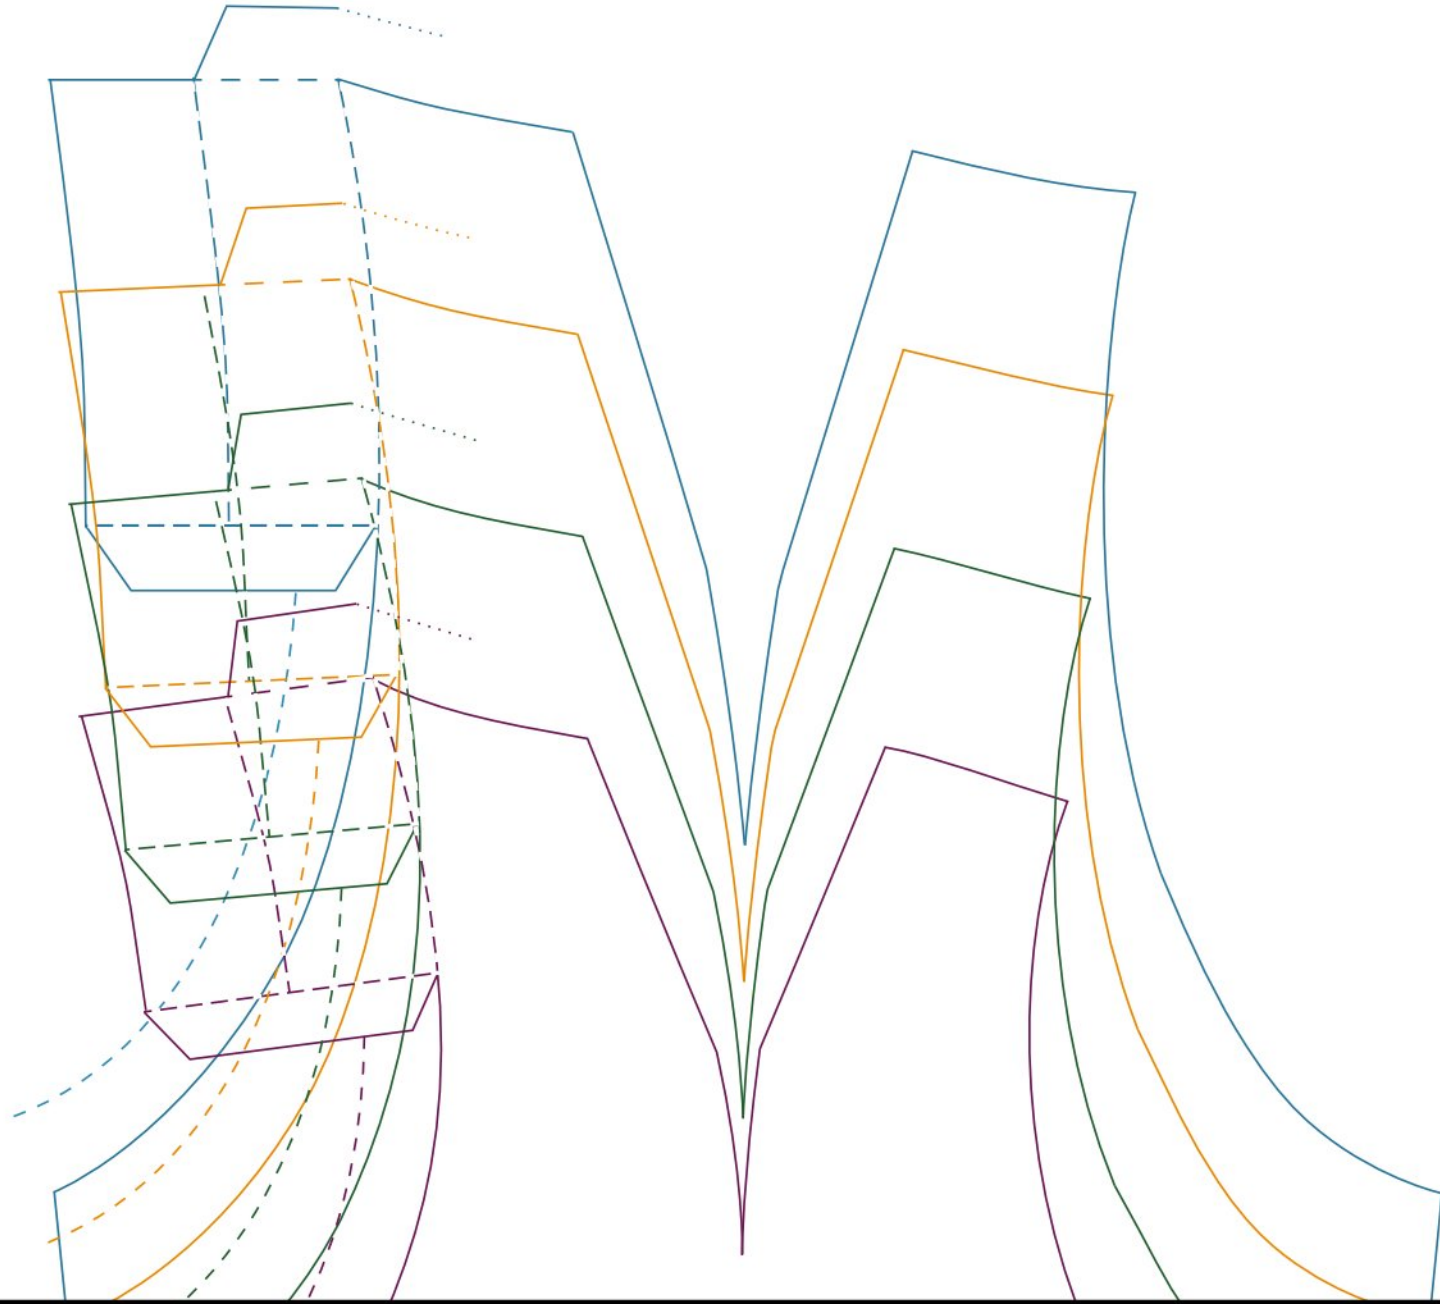

Raglan dress size newborn - 9 months

© Small Dreamfactory

Scale: 100%

Seam allowance is not included

Not intended for commercial use

www.smalldreamfactory.com

control
square
5 cm x 5 cm

fold

Front

newborn

3 months

6 months

9 months

Back

newborn

3 months

6 months

9 months