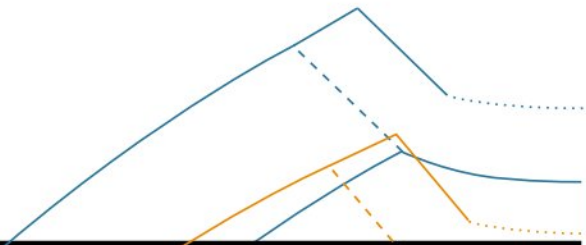

Raglan dress size newborn - 9 months

© Small Dreamfactory

Scale: 100%

Seam allowance is not included

Not intended for commercial use

www.smalldreamfactory.com

control
square
5 cm x 5 cm

fold

Front

newborn

3 months

6 months

9 months

Back

newborn

3 months