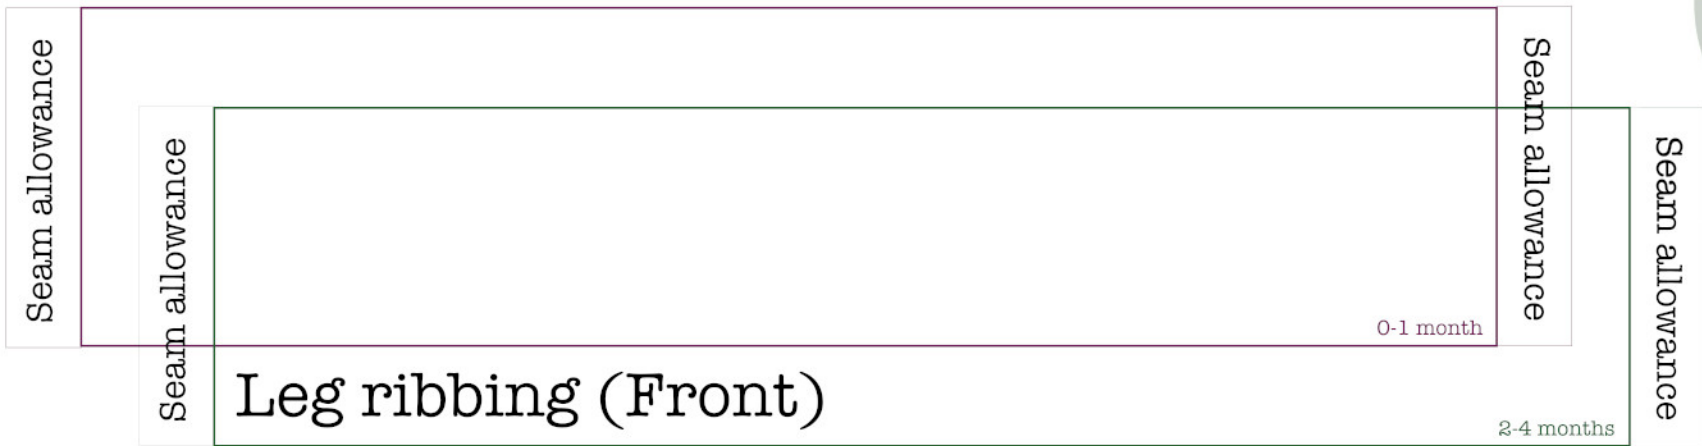

Sleeveless baby bodysuit

Size: 0-1 month & 2-4 months

© Small Dreamfactory

Seam allowance is included

For personal use only

www.smalldreamfactory.com

Front

fold

fold

Back

0-1 month

2-4 months

0-1 month

2-4 months

control
square
5 cm x 5 cm
2 in x 2 in